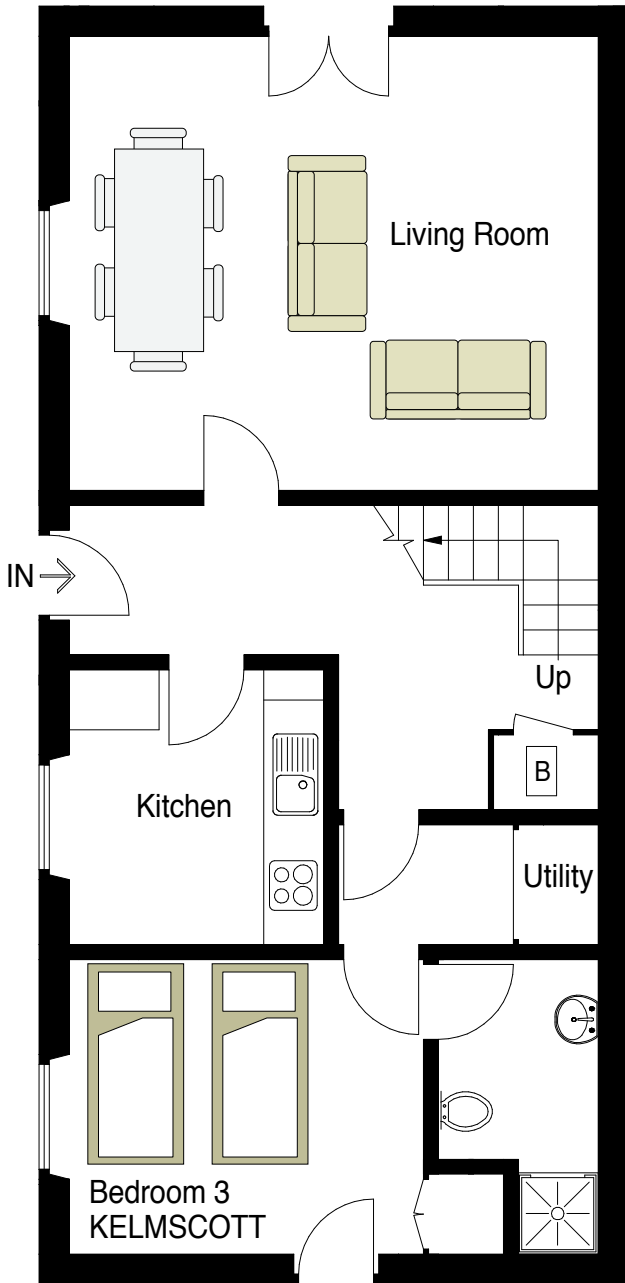

Approximate Gross Internal Area
132 sq m / 1421 sq ft

Ground Floor

First Floor

 = Reduced headroom below 1.5 m / 5'0

Illustration for identification purposes only,
measurements are approximate, not to scale. FloorplansUsketch.com © 2014 (ID86251)