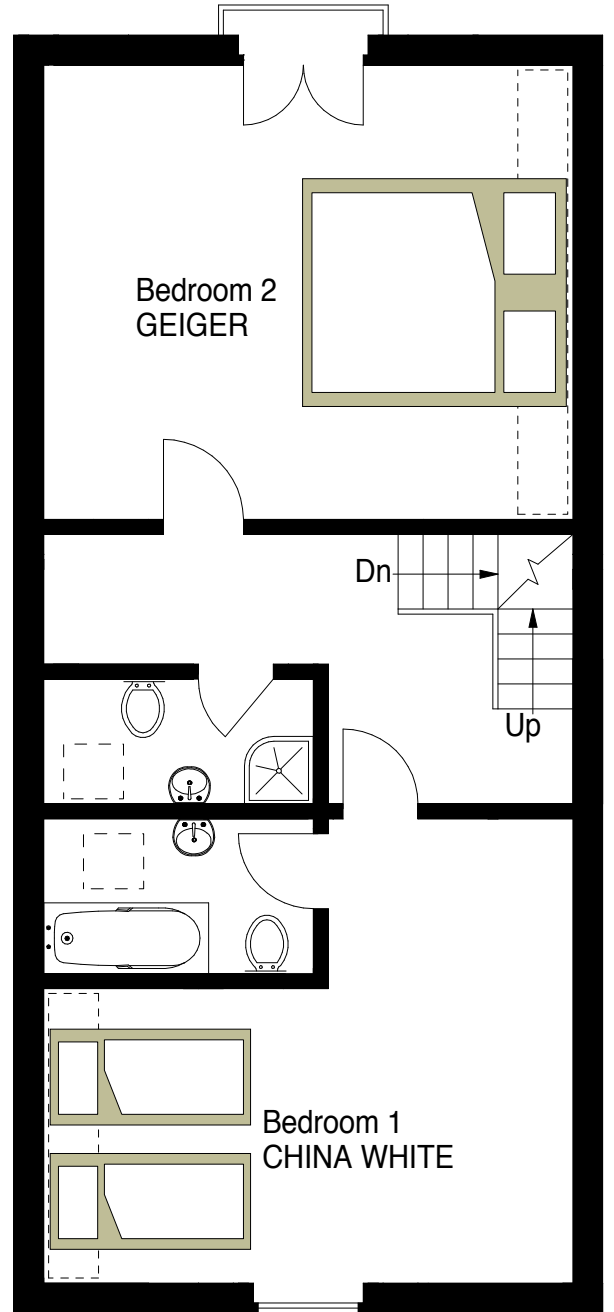

Approximate Gross Internal Area
132 sq m / 1421 sq ft

Ground Floor

First Floor

 = Reduced headroom below 1.5 m / 5'0

Illustration for identification purposes only,
measurements are approximate, not to scale. FloorplansUsketch.com © 2014 (ID86251)